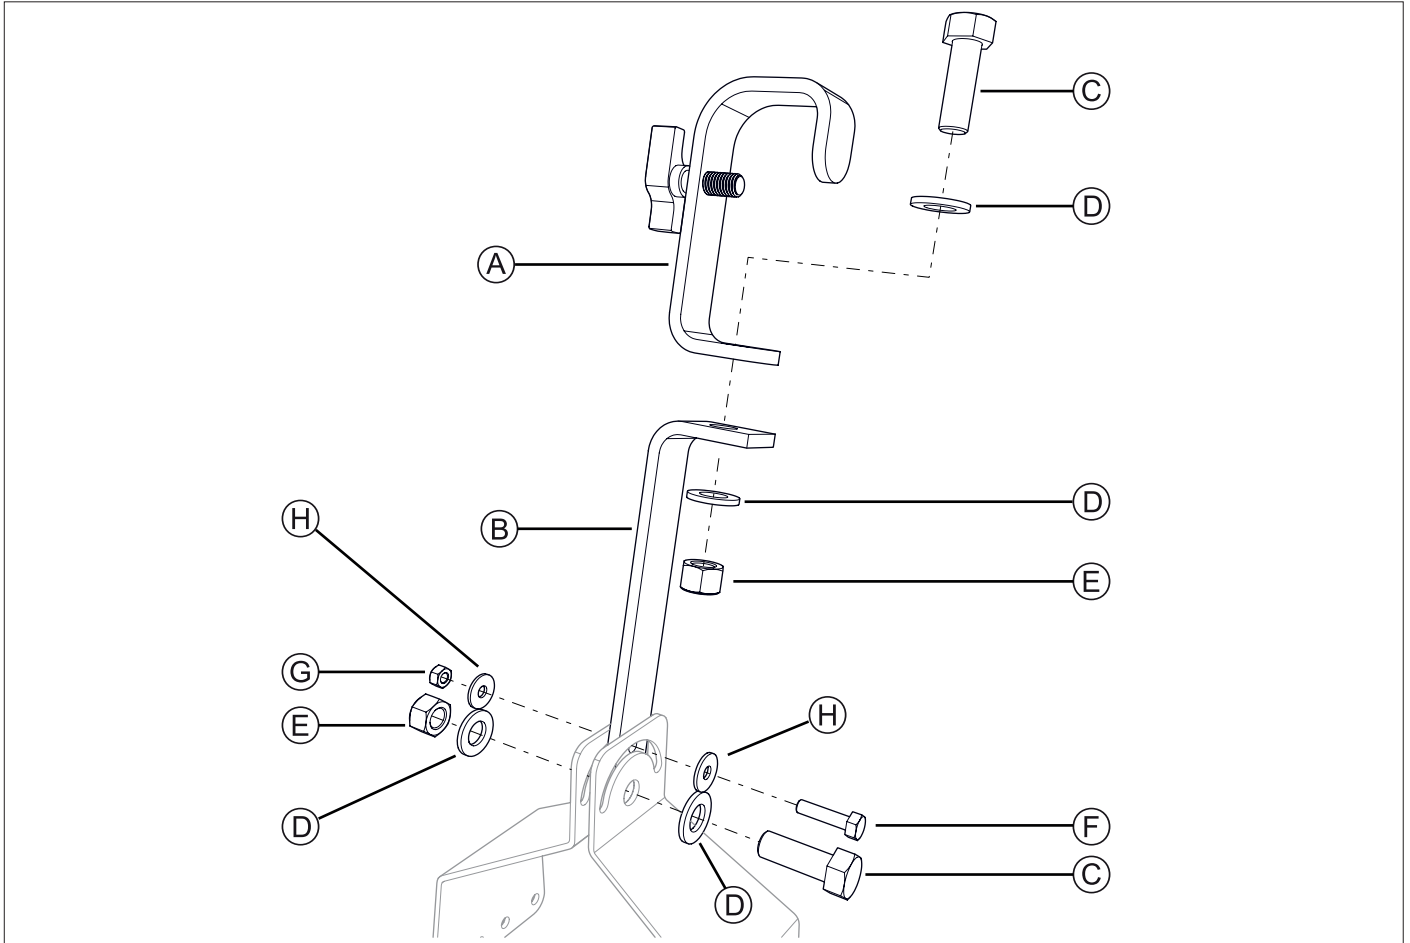

Assembly

is a brand of Vostermans Ventilation B.V.

VOSTERMANS
VENTILATION

YOUR SPECIALIST IN AIR

Venlo - The Netherlands
Tel. +31 (0)77 389 32 32
ventilation@vostermans.com

Bloomington, IL- USA
Tel. +1 309 827-9798
ventilation@vostermansusa.com

Tmn Klang Jaya - Malaysia
Tel. +60 (0)3 3324 3638
ventilation@vostermansasia.com

Shanghai - China
Tel. +86 21 5290 2889/2899
ventilation@vostermanschina.com

www.vostermans.com

Document ID: INS00010-A
Created: 16/08/19